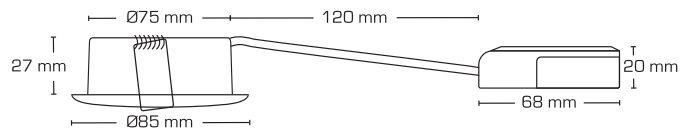

# Sabina Low profile - CCT

Monteringsvejledning / Monteringsanvisning / Montasjeanvisning / Installation instructions / Installationsanleitung / Asennusohje

We refer to our website [www.scan-products.com](http://www.scan-products.com) regarding: products, documentation, approvals, dimmer overview, etc.