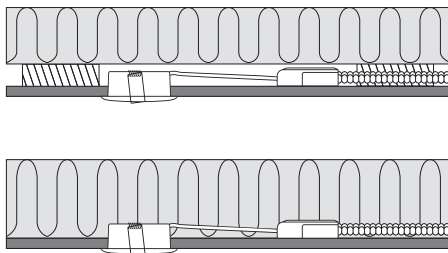

# Sabina Low profile - CCT

Monteringsvejledning / Monteringsanvisning / Montasjeanvisning / Installation instructions / Installationsanleitung / Asennusohje

We refer to our website [www.scan-products.com](http://www.scan-products.com) regarding: products, documentation, approvals, dimmer overview, etc.