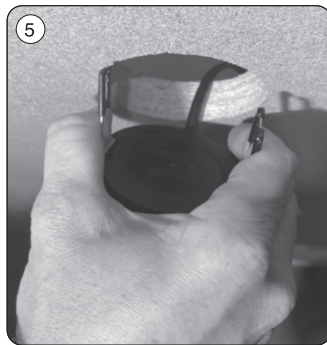

# Sabina Low profile - CCT

Monteringsvejledning / Monteringsanvisning / Montasjeanvisning / Installation instructions / Installationsanleitung / Asennusohje

We refer to our website [www.scan-products.com](http://www.scan-products.com) regarding: products, documentation, approvals, dimmer overview, etc.