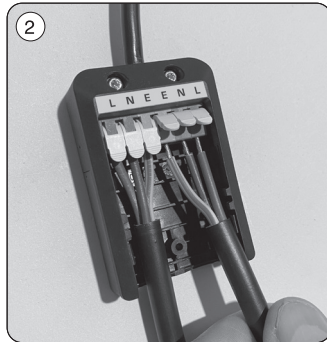

# Sabina Low profile - CCT

Monteringsvejledning / Monteringsanvisning / Montasjeanvisning / Installation instructions / Installationsanleitung / Asennusohje

We refer to our website [www.scan-products.com](http://www.scan-products.com) regarding: products, documentation, approvals, dimmer overview, etc.