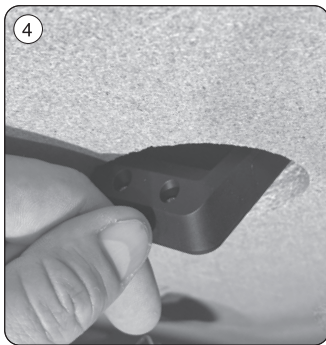

# Sabina Low profile - CCT

Monteringsvejledning / Monteringsanvisning / Montasjeanvisning / Installation instructions / Installationsanleitung / Asennusohje

We refer to our website [www.scan-products.com](http://www.scan-products.com) regarding: products, documentation, approvals, dimmer overview, etc.