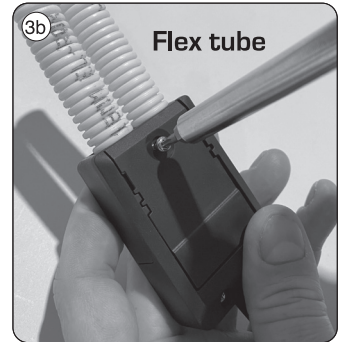

# Sabina Low profile - CCT

Monteringsvejledning / Monteringsanvisning / Montasjeanvisning / Installation instructions / Installationsanleitung / Asennusohje

We refer to our website [www.scan-products.com](http://www.scan-products.com) regarding: products, documentation, approvals, dimmer overview, etc.