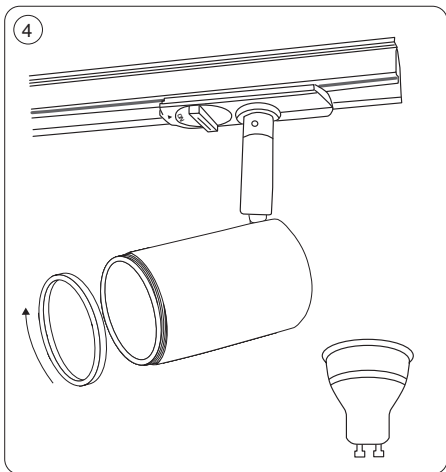

Mita 1F Track spots

Monteringsvejledning / Monteringsanvisning / Montasjeanvisning / Installation instructions /
Installationsanleitung / Asennusohje

We refer to our website www.scan-products.com regarding: products, documentation, approvals, dimmer overview, etc.