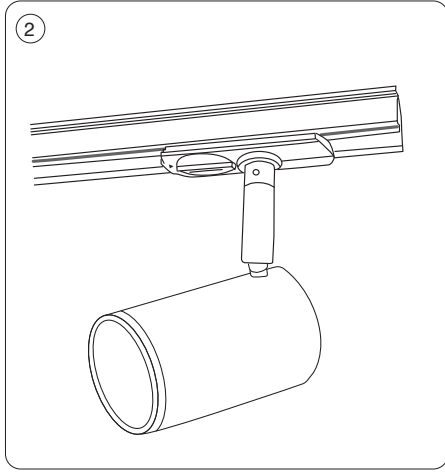

Mita 1F Track spots

Monteringsvejledning / Monteringsanvisning / Montasjeanvisning / Installation instructions /
Installationsanleitung / Asennusohje

We refer to our website www.scan-products.com regarding: products, documentation, approvals, dimmer overview, etc.