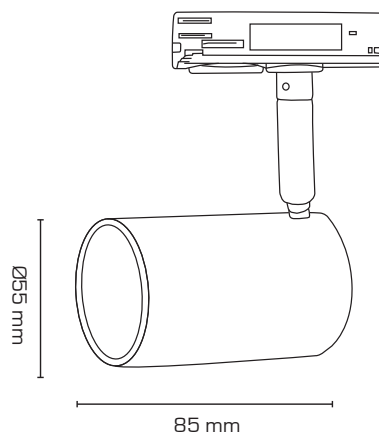

Mita 1F Track spots

Monteringsvejledning / Monteringsanvisning / Montasjeanvisning / Installation instructions /
Installationsanleitung / Asennusohje

We refer to our website www.scan-products.com regarding: products, documentation, approvals, dimmer overview, etc.