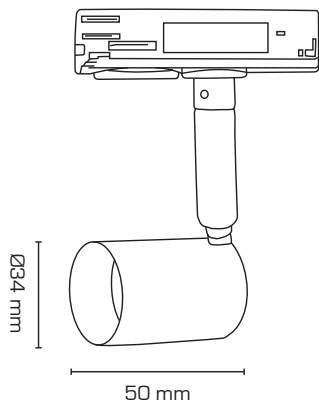

Mita 1F Track spots

Monteringsvejledning / Monteringsanvisning / Montasjeanvisning / Installation instructions /
Installationsanleitung / Asennusohje

We refer to our website www.scan-products.com regarding: products, documentation, approvals, dimmer overview, etc.