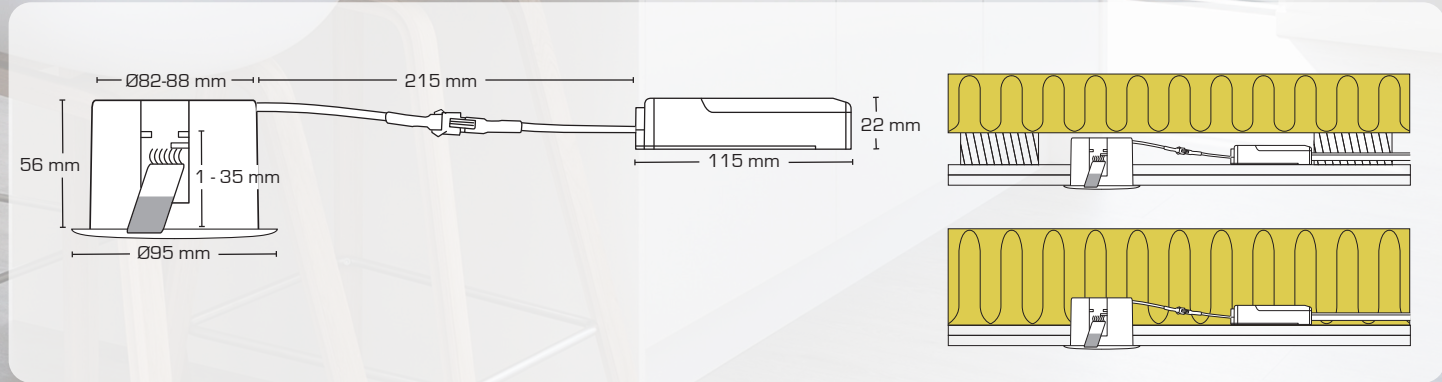

# Sabina

- Sabina is an adjustable, flicker free LED downlight with high light output and high color rendering. Approved for installation directly in insulation and flammable material.
- Minimal glare (UGR19) due to the retracted LED chip and reflector.
- Possibility of 2 spring positions - depending on the ceiling construction.
- Screwless cable relief and wire mount in terminal box, ensures a quick and easy assembly with minimal use of tools.
- Driver can easily be separated from the luminaire, which can be an advantage when painting.
- Designed and developed in Denmark.

220-240 VAC | IP54 | Indoor | 0.1m | Ø82-88 | H 56 mm | 8W | Ra >90 | 39° | 20° | Dimmable | 50,000h L90 B10 | [Symbol] | [Symbol] | [Symbol] | CE