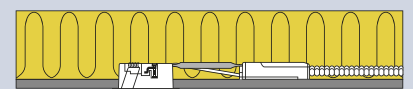

SCAN PRODUCTS - SIMPLE SOLUTIONS, QUALITY, SHARP PRICES

- no safebox
- Ra95
- SDCM <2
- IP44
- 5 year warranty
- 50.000h L90 B10
- Dimmable
- H 33 mm

No crossing wires

Spring or screw mounting

Replaceable LED light source

Elegant! - also when tilting!

Now available in a smart 6-pack in sustainable and environmentally friendly packaging, which makes assembly even easier and faster.

- 220-240 VAC
- Indoor
- 0.1m
- Ø75
- 42°
- 36°
- 
- 
- W W
- ⊗
- CE