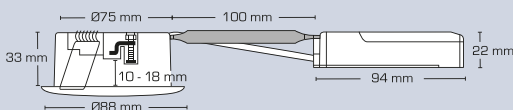

SCAN PRODUCTS - SIMPLE SOLUTIONS, QUALITY, SHARP PRICES

- no safebox
- Ra95
- SDCM <2
- IP44
- 5 year warranty
- 50.000h L90 B10
- Dimmable
- H 33 mm

No crossing wires

Spring or screw mounting

Replaceable LED light source

Elegant! - also when tilting!

Now available in a smart 6-pack in sustainable and environmentally friendly packaging, which makes assembly even easier and faster.

- 220-240 VAC
- Indoor
- 0.1m
- Ø75
- 42°
- 36°
- 
- 
- W W
- ⊗
- CE