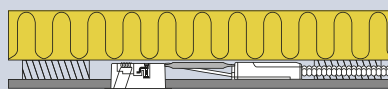

SCAN PRODUCTS - SIMPLE SOLUTIONS, QUALITY, SHARP PRICES

- no safebox
- Ra95
- SDCM <2
- IP44
- 5 year warranty
- 50.000h L90 B10
- Dimmable
- H 33 mm

No crossing wires

Spring or screw mounting

Replaceable LED light source

Elegant! - also when tilting!

Now available in a smart 6-pack in sustainable and environmentally friendly packaging, which makes assembly even easier and faster.

- 220-240 VAC
- Indoor
- 0.1m
- Ø75
- 42°
- 36°
- 
- 
- W W
- ⊗
- CE