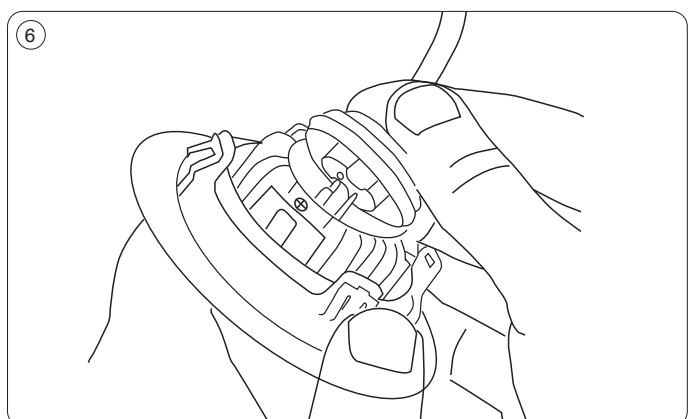

# Luna Low profile - replacement of light source

 Turn power OFF

 Turn power ON