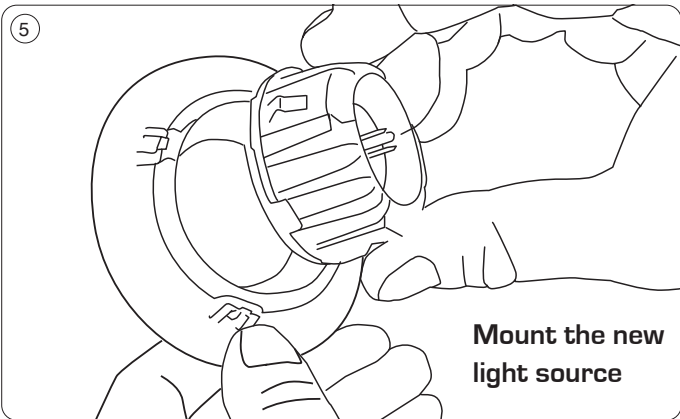

# Luna Low profile - replacement of light source

 Turn power OFF

 Turn power ON