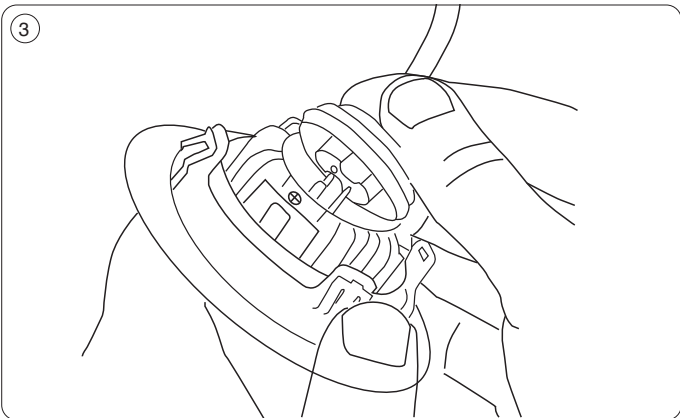

# Luna Low profile - replacement of light source

 Turn power OFF

 Turn power ON