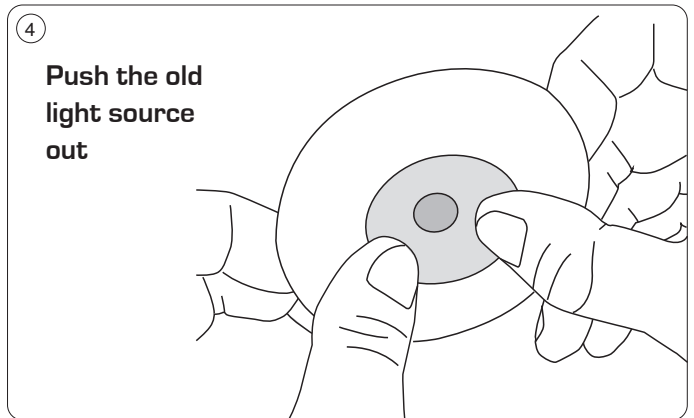

# Luna Low profile - replacement of light source

 Turn power OFF

 Turn power ON