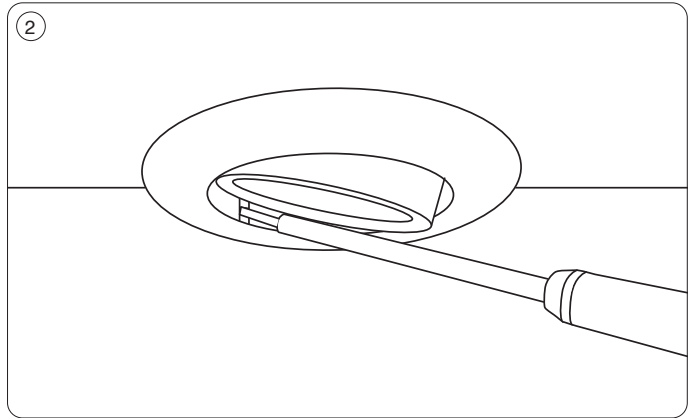

# Luna Low profile - replacement of light source

 Turn power OFF

 Turn power ON