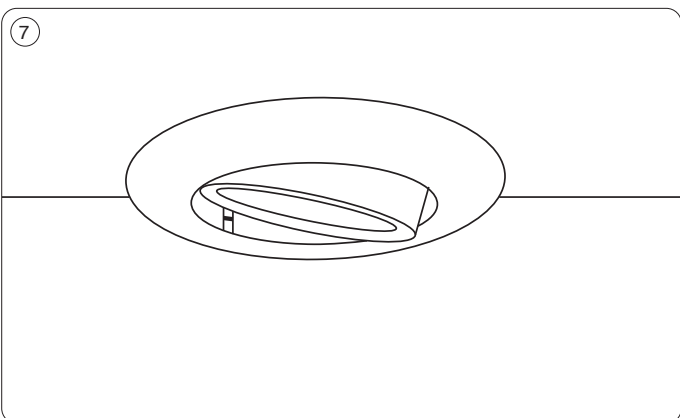

Luna Quick Install - replacement of light source

 Turn power OFF

 Turn power ON