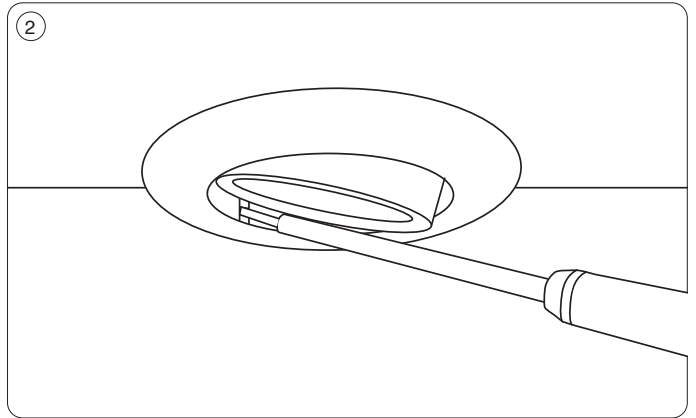

Luna Quick Install - replacement of light source

 Turn power OFF

 Turn power ON