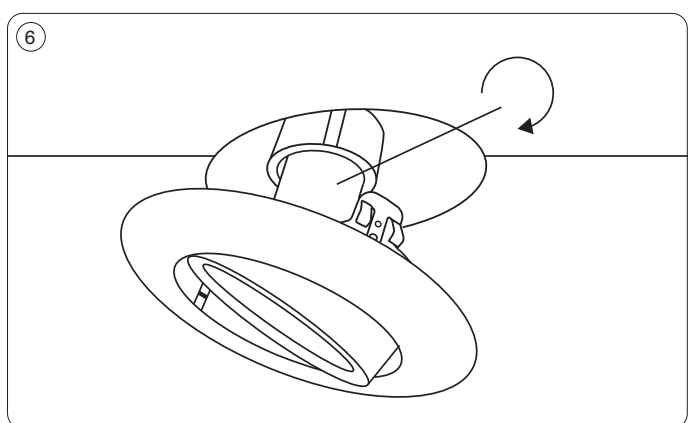

Luna Quick Install - replacement of light source

 Turn power OFF

 Turn power ON