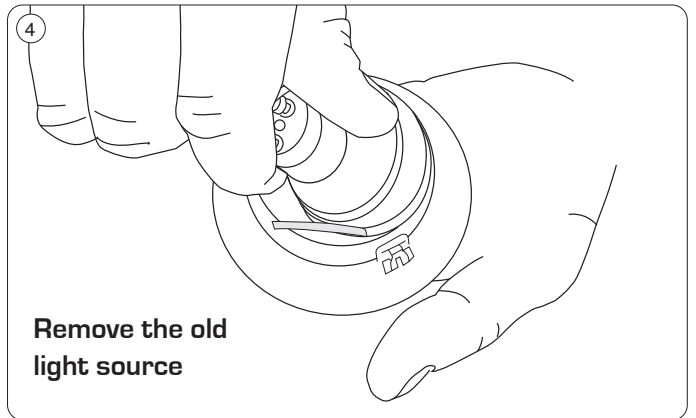

Luna Quick Install - replacement of light source

 Turn power OFF

 Turn power ON