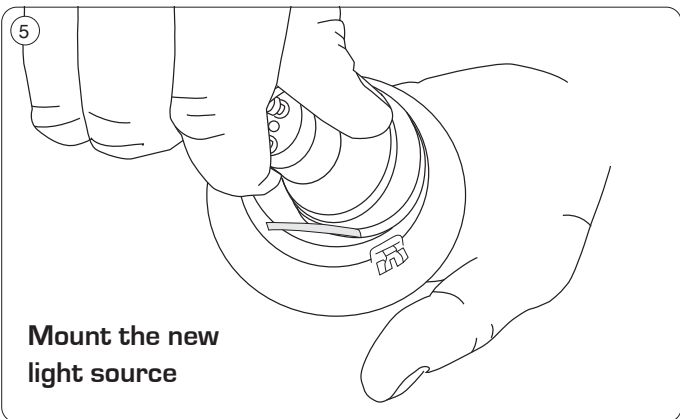

Luna Quick Install - replacement of light source

 Turn power OFF

 Turn power ON