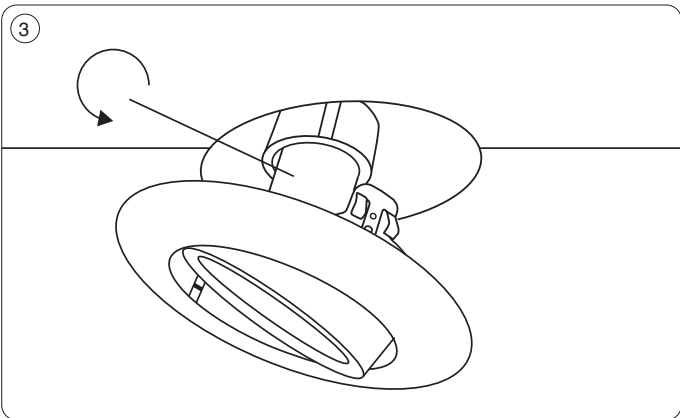

Luna Quick Install - replacement of light source

 Turn power OFF

 Turn power ON